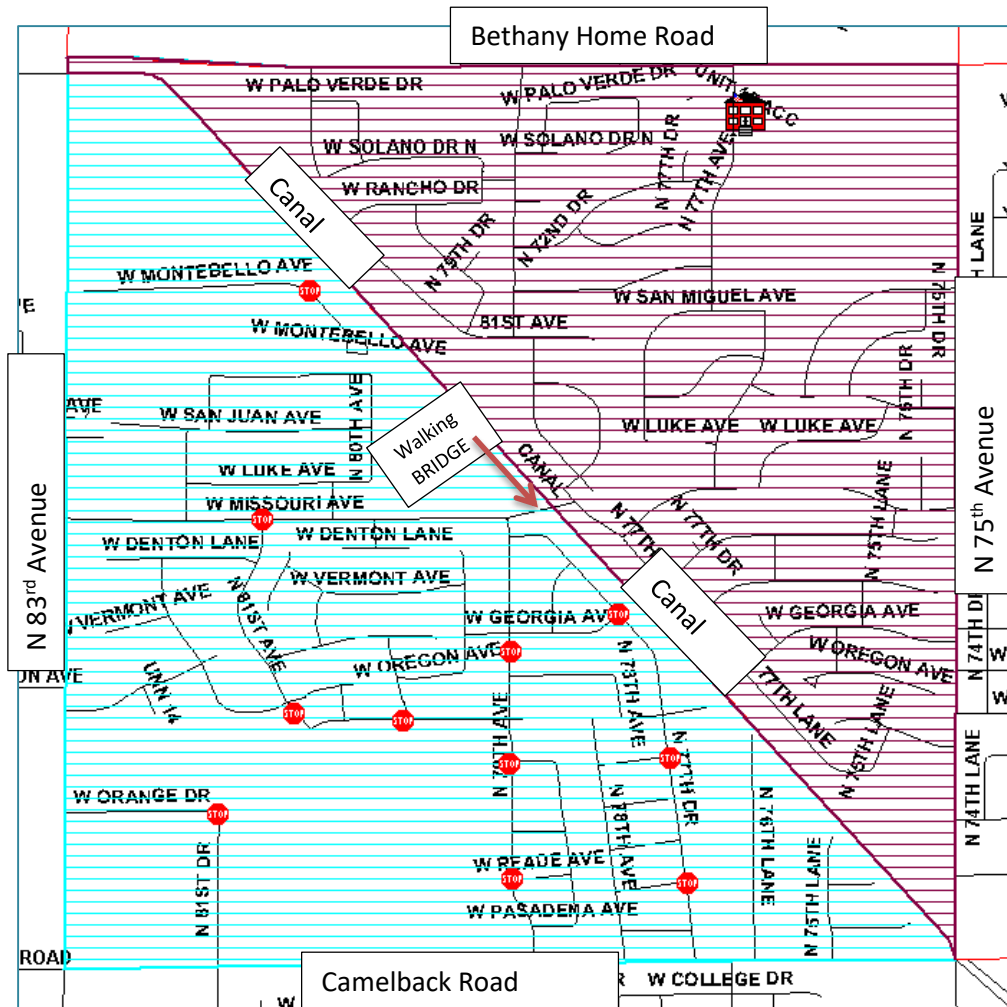

**COYOTE RIDGE SCHOOL 115  
TRANSPORTATION MAP \*623-237-6262**

ROUTE	BUS STOP LOCATION	7:45 AM BELL TIME	12:45 PM BELL TIME	2:45 PM BELL TIME
09	N 79 <sup>TH</sup> AVE & W READE AVE	7:00 AM	12:55 PM	2:55 PM
09	N 79 <sup>TH</sup> AVE & W ORANGE DR	7:02 AM	12:57 PM	2:57 PM
09	GEORGIA / VERMONT & 77 <sup>TH</sup> DR ALL MEET	7:03 AM	12:59 PM	2:59 PM
09	N 77 <sup>TH</sup> DR & W ORANGE DR	7:06 AM	1:00 PM	3:00 PM
09	N 77 <sup>TH</sup> DR & W READE AVE	7:08 AM	1:02 PM	3:01 PM
01	83 <sup>RD</sup> & MONTEBELLO IN CUL-DE-SAC	6:50 AM	12:55 PM	2:55 PM
01	W MISSOURI AVE & N 81 <sup>ST</sup> AVE	6:55 AM	12:57 PM	2:57 PM
01	SW 81 <sup>ST</sup> AVE AT THE GREEN BELT (GRASS AREA)	6:57 AM	12:59 PM	2:59 PM
01	SE COLTER AT 80 <sup>TH</sup>	6:59 AM	1:01 PM	3:01 PM
01	NE 79 <sup>TH</sup> AVE BETWEEN OREGON & GEORGIA	7:03 AM	1:03 PM	3:03 PM
01	W ORANGE DR & N 81 <sup>ST</sup> DRIVE	7:05 AM	1:05 PM	3:05 PM